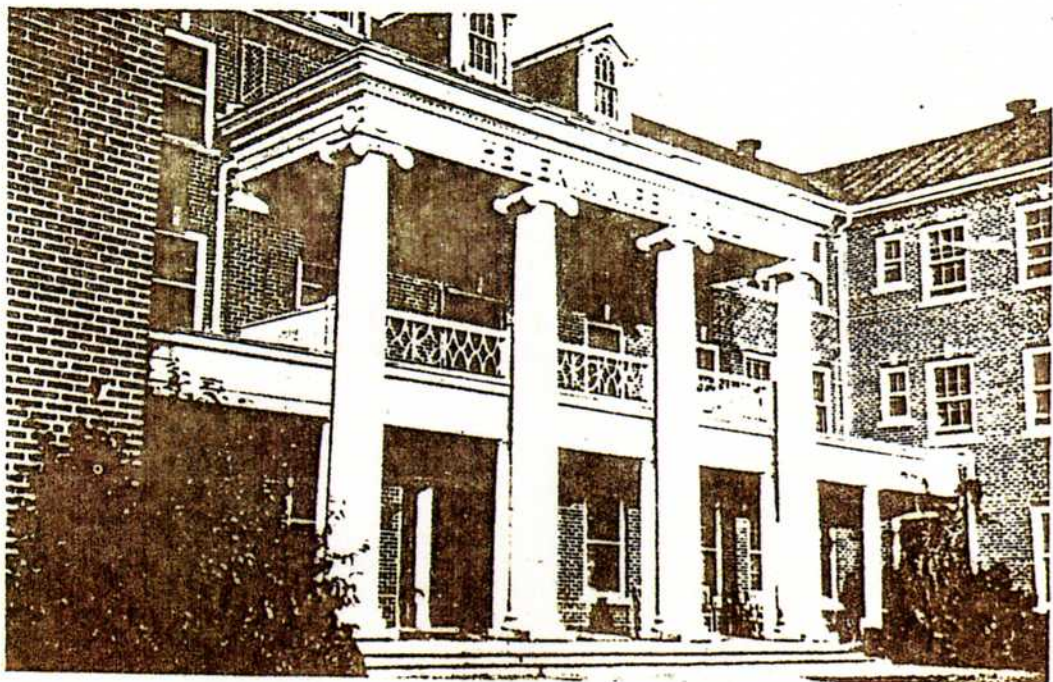

OCCUPANTS OF THE HALL

ABBOTT, DOROTHY
AHRENS, ISABELLE
ANDERSON, CLARA
ANDERSON, FAE
ATER, ALYEEN
BADGER, ELIZABETH

BAILEY, RUTH
BARBER, MRS. LAURA
BATCHELOR, JUANITA
BELL, BONNIE
BERMAN, ANNETTE
BILLINGS, ADA

BLALOCK, MINNIE
BOLDT, ELEANOR
BOYER, INEZ
BRAUBACH, SALLY LOU
BRIDGES, HELEN
BUCHANAN, LUCILLE

A View
of Kirby Hall