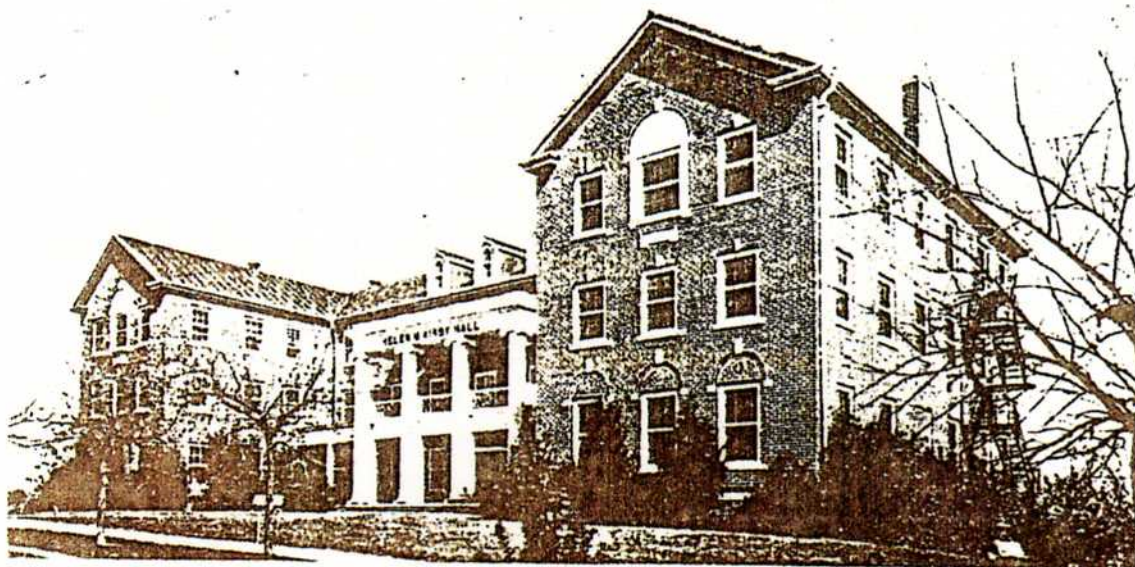

THE Methodist Dormitory, Kirby Hall, was built in 1924. It is owned by the Southern Methodist Church, and is named in honor of Mrs. Helen Marr Kirby, who was Dean of Women at the University of Texas for many years. With a capacity of one hundred the dormitory is not denominational except in ownership. It draws its girls from all creeds and from all of Texas and many other states. The dormitory is under the management of a local board, composed of Mrs. T. A. Brown, Chairman; Mrs. W. F. Gohlke, Mrs. M. Jones, and Miss Lilia Casis.