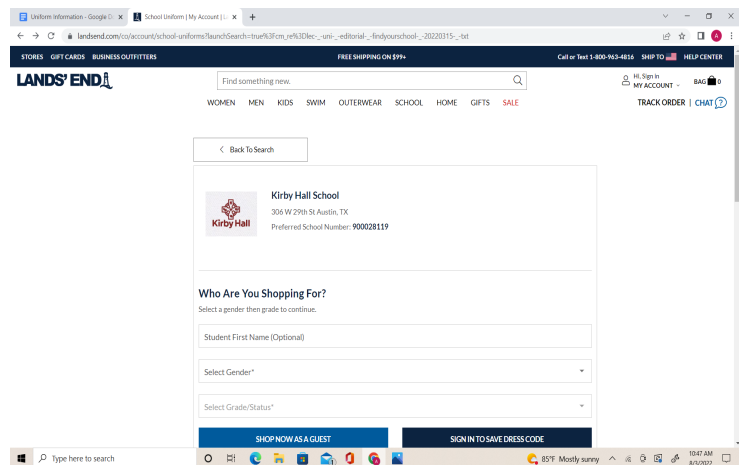

Kirby Hall School

A place to belong. An education beyond.

Uniform Information

All students wear a school uniform, and there are 2 options for purchasing the uniforms.

Option 1:

You can purchase our uniform **brand new** from the Land's End website: www.landsend.com.

- Go to the Land's End website and select the 'School' tab at the top.
- After clicking the 'School' tab, click on the 'Shop by School' button.
- Under the 'Search for School' put in **Kirby Hall School** for the *school name* field and Texas for the *select state* field.
- After clicking search, Kirby Hall School should come up and you can put in the gender and grade status.
- The website will now show all the uniform items needed for that particular gender and grade.